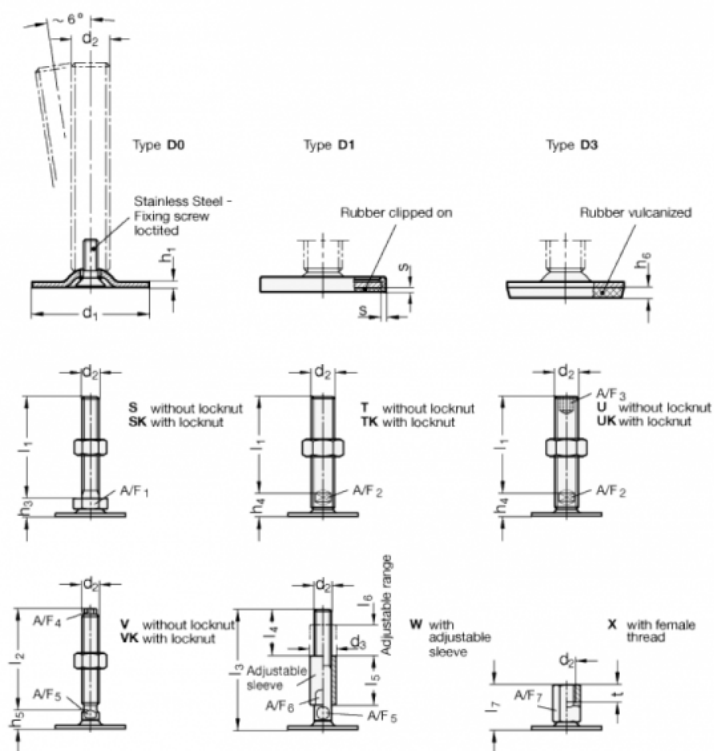

Article number: 204180M24100D3T
 Description: E+G levelling foot
 GN 41-80-M24-100-D3-T
 Note: T Without nut, Wrench flat at the bottom

Measures

A/F2 = 19
 d1 = 80
 d2 = M24
 h1 = 3
 h4 = 21
 h6 = 5
 l1 = 100
 s =